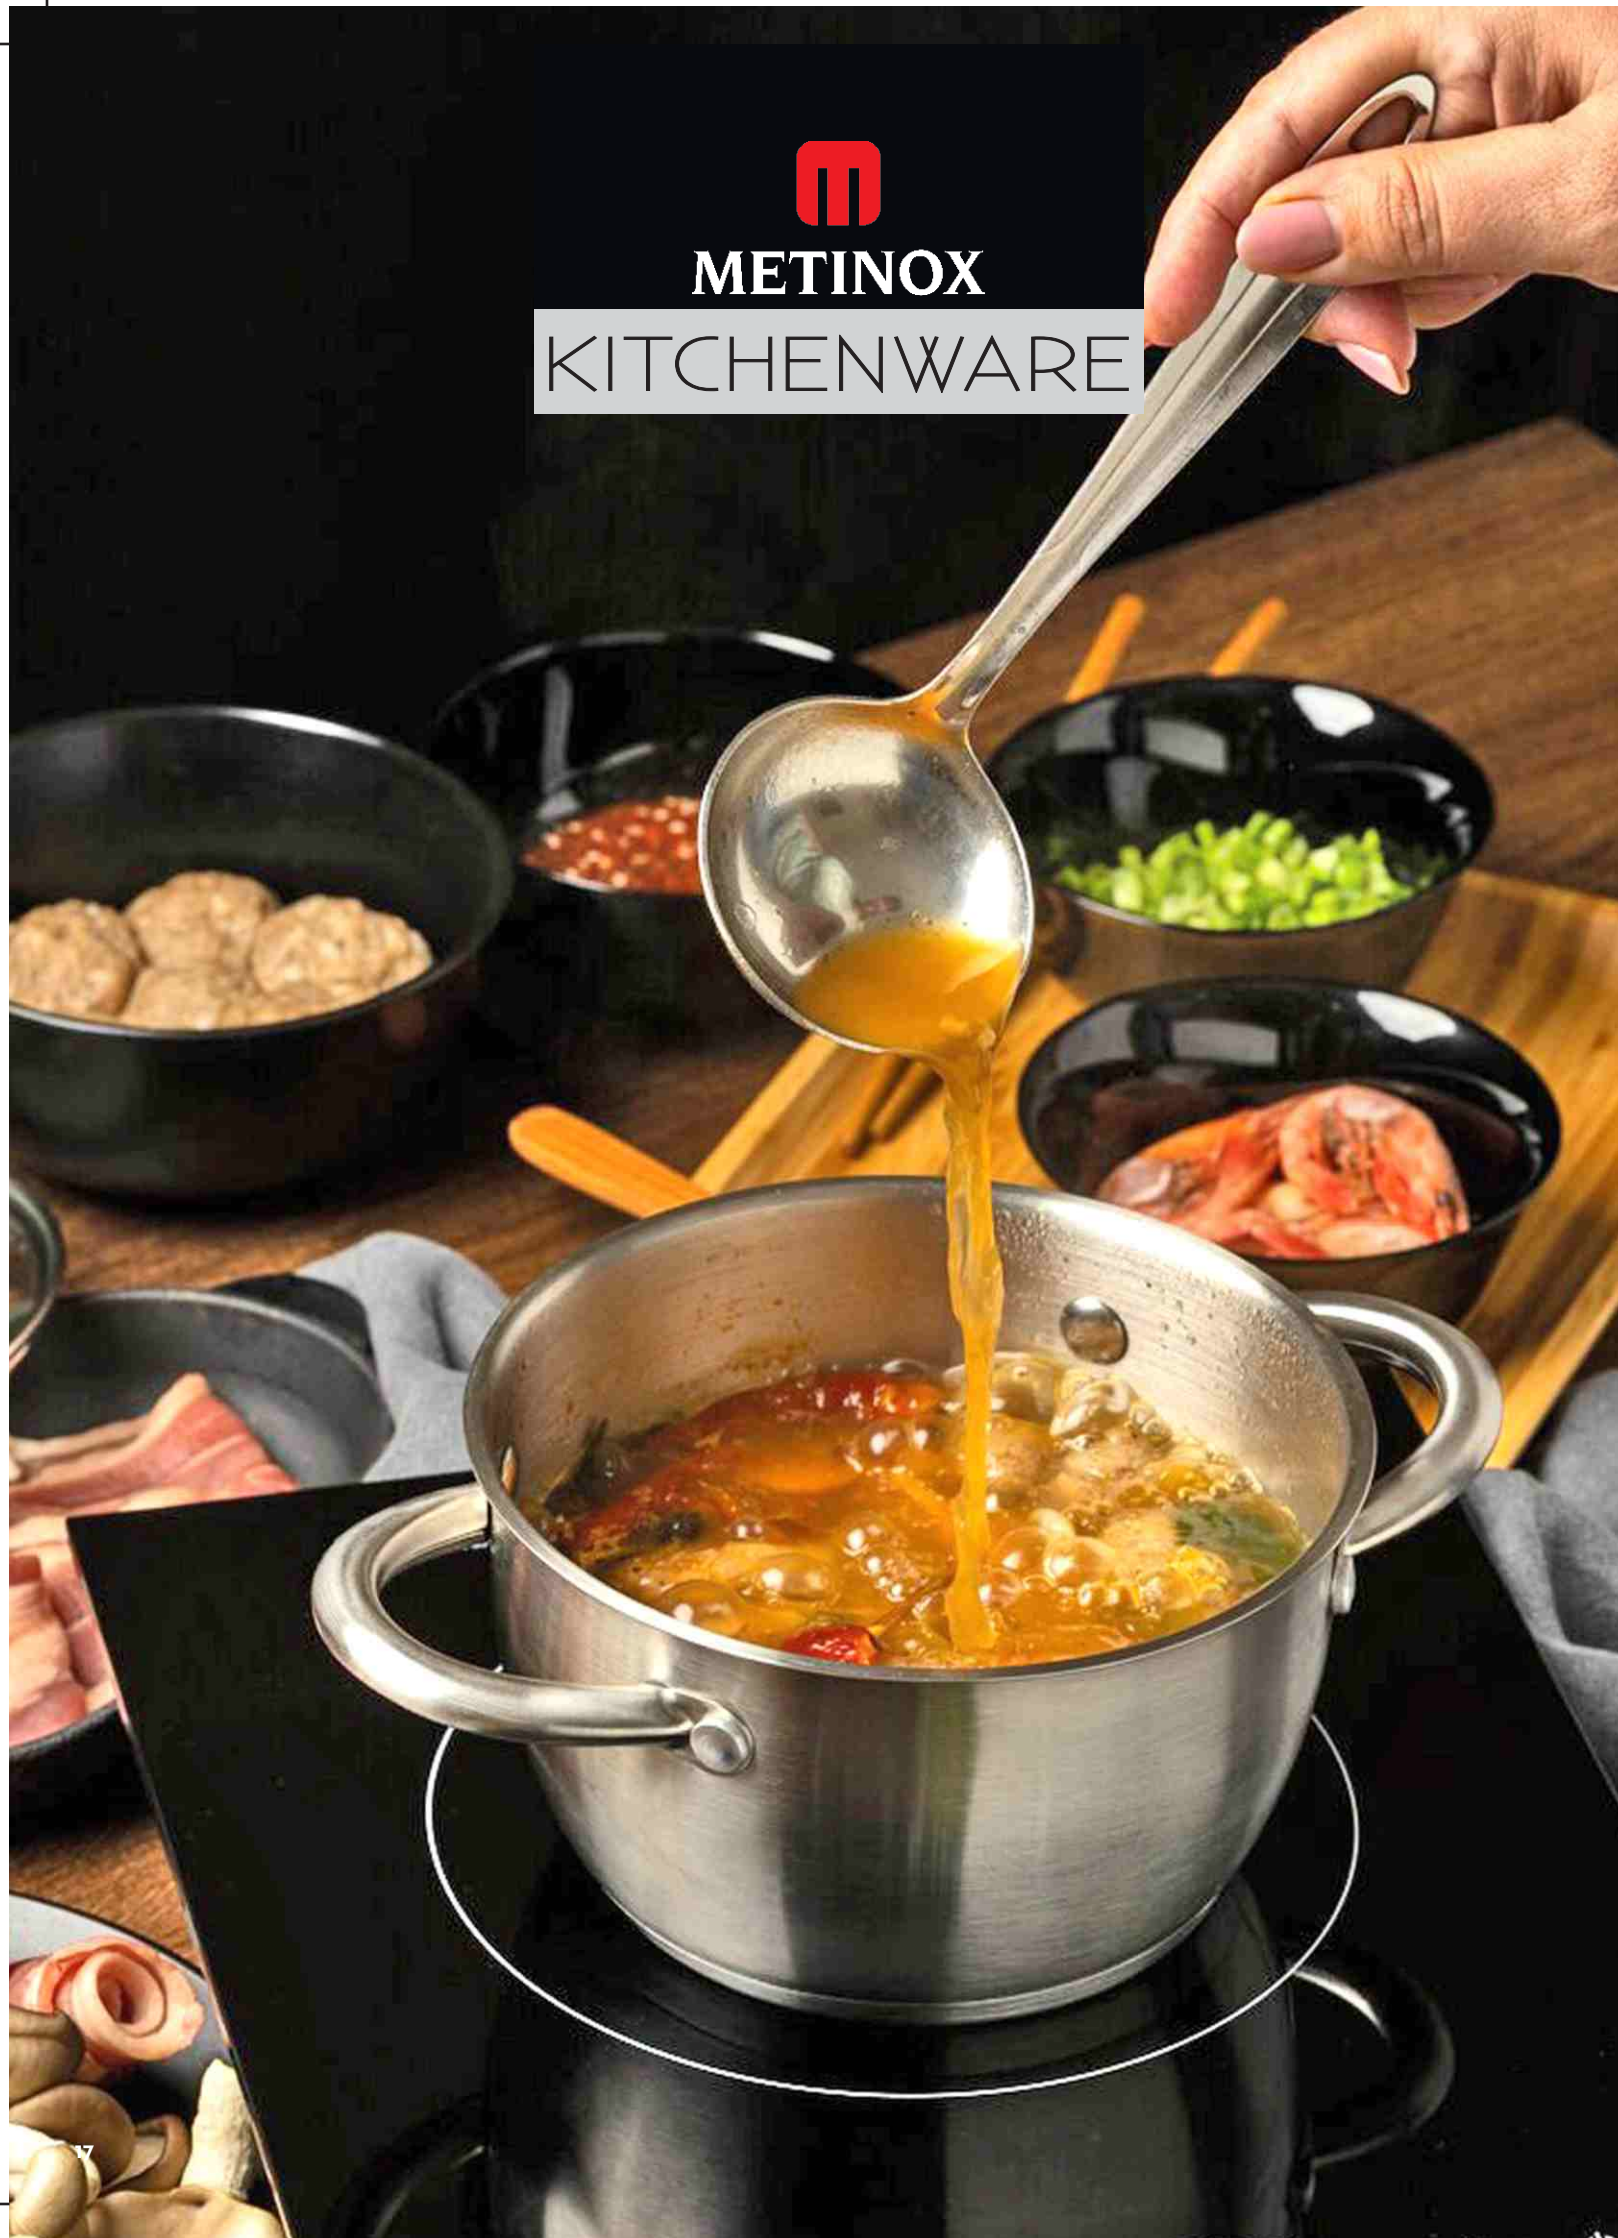

SNACK CONCEPT BLACK
MTSW SCT - 101 - 17.5 x 10 inch

SNACK WARMER WITH
HANDLE (MS)
MTSW SCT - 102 - 20 x 11 inch

SNACK CONCEPT WITH
HANDLE (STEEL)
AJ 522 - 20 x 11 inch

M
METINOX
KITCHENWARE

KITCHENWARE

Perfect for use with non-stick cookware this Spatula set is designed to protect your pans & enhance your cooking experience.