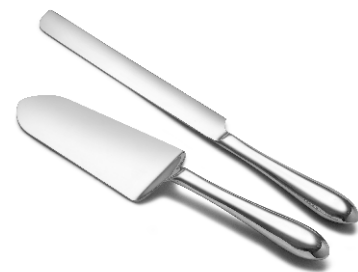

BREEZE CAKE SERVING SET
CAKE KNIFE
CAKE SERVER