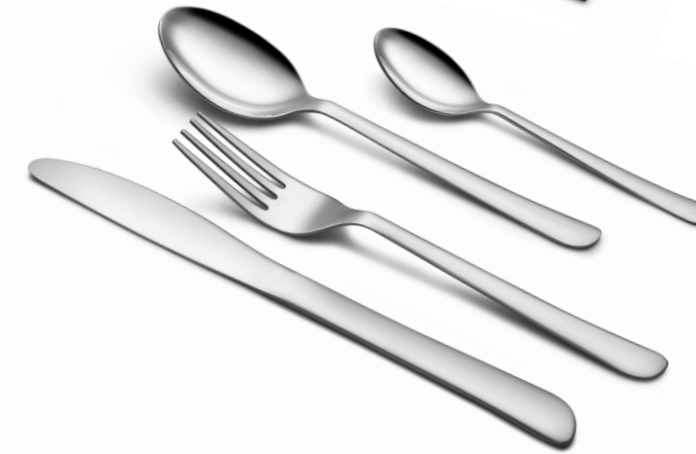

SUSHI

Coffee Spoon	1.3 mm	AP Fork	1.5 mm
Tea Spoon	1.3 mm	Soup Spoon	1.5 mm
Tea Fork	1.3 mm	Parfait Spoon	1.5 mm
Cake Fork	1.3 mm	Table Spoon	1.5 mm
Ice Cream	1.3 mm	Table Fork	1.5 mm
Baby Spoon	1.4 mm	Service Spoon	1.5 mm
Baby Fork	1.4 mm	AP Knife	3.0 mm
AP Spoon	1.5 mm